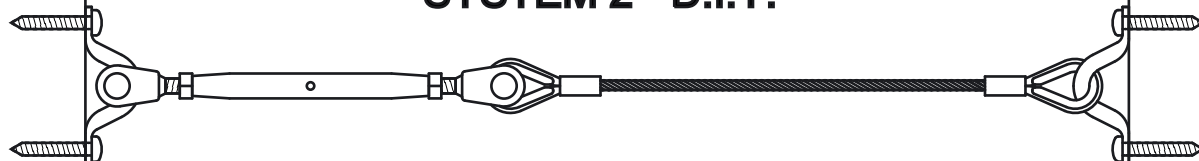

AUSTRALIAN **WIRE** & **ROPE** ACCESSORIES

SYSTEM 1 - D.I.Y.

SYSTEM 2 - D.I.Y.

SYSTEM 3 - FACTORY MADE

SYSTEM 4 - FACTORY MADE

SYSTEM 5 - FACTORY MADE

**Unit 8/525 Lytton Road
MORNINGSIDE
QLD 4170
PH: (+617)38991766
FAX: (+617)38992500**