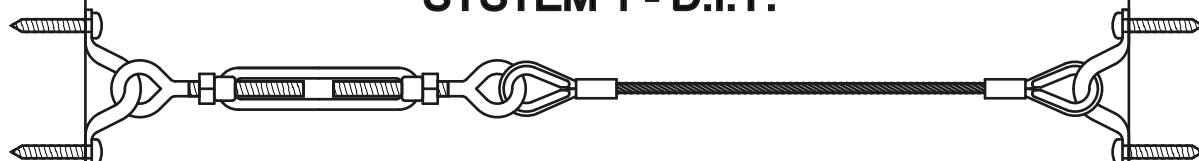

AUSTRALIAN **WIRE** & **ROPE** ACCESSORIES

SYSTEM 1 - D.I.Y.

SYSTEM 2 - D.I.Y.

SYSTEM 3 - FACTORY MADE

SYSTEM 4 - FACTORY MADE

SYSTEM 5 - FACTORY MADE

**Unit 8/525 Lytton Road
MORNINGSIDE
QLD 4170
PH: (+617)38991766
FAX: (+617)38992500**